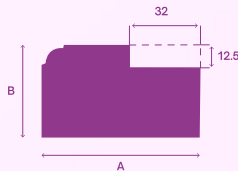

## V-WPC, Frames and Shutters

A	B
75mm (3 Inch)	50mm (3 Inch)
100mm (4 Inch)	50mm (2 Inch)
100mm (4 Inch)	65mm (2.5 Inch)
125mm (5 Inch)	65mm (2.5 Inch)

A	B
73mm (3 Inch)	48mm (2 Inch)
100mm (4 Inch)	63mm (2.5 Inch)

Available Sizes	Parameter	Options
	Width	24, 27, 30, 33,36 & 38 (Inches)
	Height	up to 120 (Inches)
	Thickness	25 mm, 27 mm, 28 mm, 30 mm & 35 mm

(Customized Sizes can be done for bulk Orders)