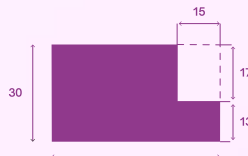

## V-WPC, Frames and Shutters

A	B
75mm (3 Inch)	50mm (3 Inch)
100mm (4 Inch)	50mm (2 Inch)
100mm (4 Inch)	65mm (2.5 Inch)
125mm (5 Inch)	65mm (2.5 Inch)

A	B
73mm (3 Inch)	48mm (2 Inch)
100mm (4 Inch)	63mm (2.5 Inch)

Available Sizes	Parameter	Options
	Width	24, 27, 30, 33,36 & 38 (Inches)
	Height	up to 120 (Inches)
	Thickness	25 mm, 27 mm, 28 mm, 30 mm & 35 mm

(Customized Sizes can be done for bulk Orders)