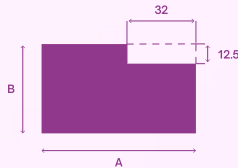

## V-WPC, Frames and Shutters

A	B
75mm (3 Inch)	50mm (3 Inch)
100mm (4 Inch)	50mm (2 Inch)
100mm (4 Inch)	65mm (2.5 Inch)
125mm (5 Inch)	65mm (2.5 Inch)

A	B
73mm (3 Inch)	48mm (2 Inch)
100mm (4 Inch)	63mm (2.5 Inch)

Available Sizes	Parameter	Options
	Width	24, 27, 30, 33,36 & 38 (Inches)
	Height	up to 120 (Inches)
	Thickness	25 mm, 27 mm, 28 mm, 30 mm & 35 mm

(Customized Sizes can be done for bulk Orders)